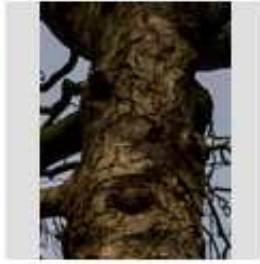

F47B6181.jpg